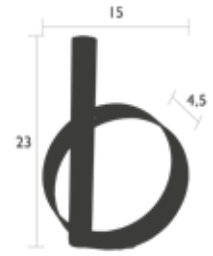

3129 - SINGLE-STEM VASE  
 DESIGN BY STUDIO FERMOB

Steel sheet frame  
 Removable and waterproof aluminium tube tank

- |        |                 |        |                          |
|--------|-----------------|--------|--------------------------|
| 312920 | ● Red Ochre     | 3129C6 | ● Honey                  |
| 312947 | ● Anthracite    | 312982 | ● Cactus                 |
| 312921 | ● Acapulco Blue | 3129A6 | ● Frosted Lemon          |
| 3129A5 | ● Clay Grey     | 312983 | ● Opaline Green          |
| 3129B9 | ● Black Cherry  | 3129D2 | ● Gingerbread <b>NEW</b> |
| 312945 | ● Capucine      |        |                          |

0.42 kg

IOS