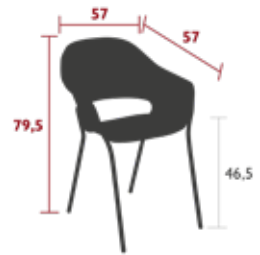

KATE

7302 - ARMCHAIR
DESIGN BY PATRICK JOUIN

DOMESTIC PROFESSIONAL INTENSIVE

7
IPAC

Tubular steel frame
Steel sheet seat
Perforated steel sheet backrest
Silencing pads
Stacking capacity : x 4 (Height – stacked : 110 cm)

8.8 kg