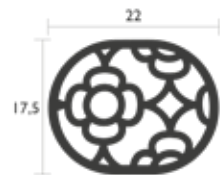

0.78 kg

3010 - TRIVET 22 X 17.5 CM

DESIGN BY FRÉDÉRIC SOFIA

Steel
Non slip pads

301082 ● Cactus
301047 ● Anthracite

3010C6 ● Honey **NEW**
3010A5 ● Clay Grey

0.3 kg