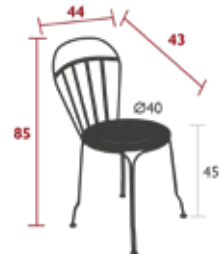

LOUVRE

0801 - CHAIR

DOMESTIC PROFESSIONAL INTENSIVE

6⁷
IPAC

Steel wire frame
Perforated steel sheet seat
Steel wire and flat backrest
Stacking capacity : x 10 (Height – stacked : 157 cm)
Compatible with :
OUTDOOR CUSHION Ø 39 CM - BASICS
OUTDOOR CUSHION Ø 40 CM - COLOR MIX

5.5 kg

0802 - ARMCHAIR

DOMESTIC PROFESSIONAL INTENSIVE

6⁷
IPAC

Steel wire frame
Perforated steel sheet seat
Steel wire and flat backrest
Steel wire armrests
Stacking capacity : x 7 (Height – stacked : 140 cm)
Compatible with :
OUTDOOR CUSHION Ø 43 CM - BASICS

6.5 kg