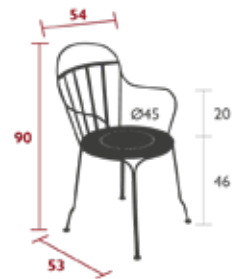

LOUVRE

0801 - CHAIR

DOMESTIC PROFESSIONAL INTENSIVE

6⁷
IPAC

Steel wire frame
Perforated steel sheet seat
Steel wire and flat backrest
Stacking capacity : x 10 (Height – stacked : 157 cm)
Compatible with :
OUTDOOR CUSHION Ø 39 CM - BASICS
OUTDOOR CUSHION Ø 40 CM - COLOR MIX

5.5 kg

0802 - ARMCHAIR

DOMESTIC PROFESSIONAL INTENSIVE

6⁷
IPAC

Steel wire frame
Perforated steel sheet seat
Steel wire and flat backrest
Steel wire armrests
Stacking capacity : x 7 (Height – stacked : 140 cm)
Compatible with :
OUTDOOR CUSHION Ø 43 CM - BASICS

6.5 kg