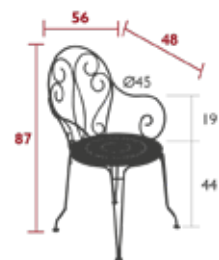

MONTMARTRE

4601 - CHAIR

DOMESTIC | PROFESSIONAL | INTENSIVE

6⁷
IPAC

Steel wire frame
Perforated steel sheet seat
Steel wire backrest
Stacking capacity : x 10 (Height – stacked : 160 cm)
Available colours: see limited colour chart
Compatible with :
OUTDOOR CUSHION Ø 39 CM - BASICS
OUTDOOR CUSHION Ø 40 CM - COLOR MIX

6 kg

4602 - ARMCHAIR

DOMESTIC | PROFESSIONAL | INTENSIVE

6⁷
IPAC

Steel wire frame
Perforated steel sheet seat
Steel wire backrest
Steel wire armrests
Stacking capacity : x 7 (Height – stacked : 135 cm)
Available colours: see limited colour chart
Compatible with :
OUTDOOR CUSHION Ø 43 CM - BASICS

7.3 kg

1060 - PORTABLE BAR

DOMESTIC | PROFESSIONAL | INTENSIVE

6⁷
IPAC

Steel wire frame
Perforated steel sheet table top
Available colours: see limited colour chart

4.5 kg

MONTMARTRE

0630 - TABLE Ø 96 CM

DOMESTIC PROFESSIONAL INTENSIVE

6⁷
IPAC

2 x 5

Perforated steel sheet table top
Tubular and wire steel base
Parasol hole : pole max. Ø 39 mm
Available colours: see limited colour chart

10.5 kg

0631 - TABLE Ø 117 CM