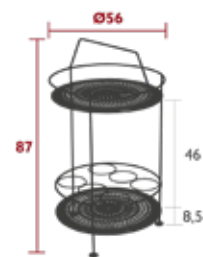

6 kg

4602 - ARMCHAIR

DOMESTIC | PROFESSIONAL | INTENSIVE

6⁷
IPAC

Steel wire frame
Perforated steel sheet seat
Steel wire backrest
Steel wire armrests
Stacking capacity : x 7 (Height – stacked : 135 cm)
Available colours: see limited colour chart
Compatible with :
OUTDOOR CUSHION Ø 43 CM - BASICS

7.3 kg

1060 - PORTABLE BAR

DOMESTIC | PROFESSIONAL | INTENSIVE

6⁷
IPAC

Steel wire frame
Perforated steel sheet table top
Available colours: see limited colour chart

4.5 kg

MONTMARTRE

0630 - TABLE Ø 96 CM

DOMESTIC PROFESSIONAL INTENSIVE

6⁷
IPAC

2 x 5

Perforated steel sheet table top
Tubular and wire steel base
Parasol hole : pole max. Ø 39 mm
Available colours: see limited colour chart

10.5 kg

0631 - TABLE Ø 117 CM

DOMESTIC PROFESSIONAL INTENSIVE

6⁷
IPAC

2 x 6

Perforated steel sheet table top
Tubular and wire steel base
Parasol hole : pole max. Ø 39 mm
Available colours: see limited colour chart

14.2 kg

MONTMARTRE, PICOLINO & TRÉFLE