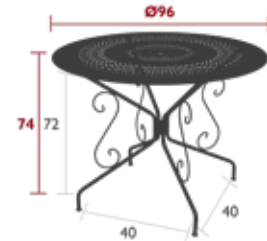

6 kg

4602 - ARMCHAIR

DOMESTIC | PROFESSIONAL | INTENSIVE

6⁷
IPAC

Steel wire frame
Perforated steel sheet seat
Steel wire backrest
Steel wire armrests
Stacking capacity : x 7 (Height – stacked : 135 cm)
Available colours: see limited colour chart
Compatible with :
OUTDOOR CUSHION Ø 43 CM - BASICS

7.3 kg

1060 - PORTABLE BAR

DOMESTIC | PROFESSIONAL | INTENSIVE

6⁷
IPAC

Steel wire frame
Perforated steel sheet table top
Available colours: see limited colour chart

4.5 kg

MONTMARTRE

0630 - TABLE Ø 96 CM

DOMESTIC PROFESSIONAL INTENSIVE

6⁷
IPAC

2 x 5

Perforated steel sheet table top
Tubular and wire steel base
Parasol hole : pole max. Ø 39 mm
Available colours: see limited colour chart

10.5 kg

0631 - TABLE Ø 117 CM

DOMESTIC PROFESSIONAL INTENSIVE

6⁷
IPAC

2 x 6

Perforated steel sheet table top
Tubular and wire steel base
Parasol hole : pole max. Ø 39 mm
Available colours: see limited colour chart

14.2 kg

MONTMARTRE, PICOLINO & TRÉFLE