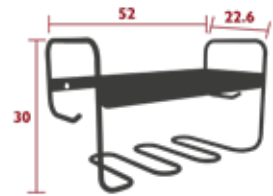

# PICOLINO

3249 - PLANT HOLDER H.63 CM  
DESIGN BY STUDIO FERMOB

NEW

DOMESTIC PROFESSIONAL INTENSIVE

6<sup>8</sup>  
IPAC

Steel wire frame  
Steel sheet shelf

9.7 kg

3281 - WALL SHELF  
DESIGN BY STUDIO FERMOB

NEW

DOMESTIC PROFESSIONAL INTENSIVE

6<sup>7</sup>  
IPAC

Steel wire frame  
Steel sheet shelf  
2 hooks at either end to hang a variety of objects  
Wall mounting (screws not supplied)

4.1 kg