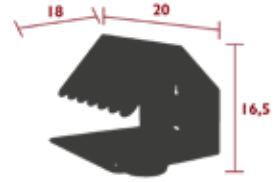

Steel sheet frame
Removable stainless steel bowl
100% polyester outdoor cord
Double fastening system: suspension or screws (not provided)

3089B9	● Black Cherry	308947	● Anthracite
308920	● Red Ochre	3089A5	● Clay Grey
308945	● Capucine	3089A6	● Frosted Lemon
3089C6	● Honey	308983	● Opaline Green
308982	● Cactus	3089D2	● Gingerbread NEW
308921	● Acapulco Blue		

0.8 kg