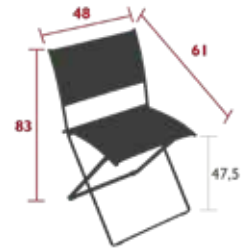

PLEIN AIR

8301 - CHAIR

DESIGN BY PASCAL MOURGUE

DOMESTIC PROFESSIONAL INTENSIVE

7 IPAC

Tubular steel frame
 Duo or Stereo OTF Batyline® outdoor fabric seat - high-tenacity 100% polyester thread coated in solution-dyed PVC
 Duo or Stereo OTF Batyline® outdoor fabric backrest - high-tenacity 100% polyester thread coated in solution-dyed PVC
 Available colours: see limited colour chart