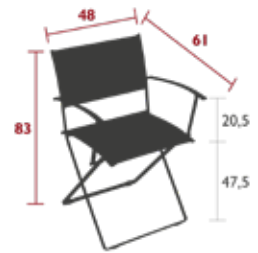

4.3 kg

8303 - ARMCHAIR

DESIGN BY PASCAL MOURGUE

DOMESTIC PROFESSIONAL INTENSIVE

7 IPAC

Tubular steel frame
 Duo or Stereo OTF Batyline® outdoor fabric seat - high-tenacity 100% polyester thread coated in solution-dyed PVC
 Duo or Stereo OTF Batyline® outdoor fabric backrest - high-tenacity 100% polyester thread coated in solution-dyed PVC
 Moulded aluminium armrests
 Available colours: see limited colour chart

4.8 kg

PLEIN AIR & CARACTERE

FURNITURE