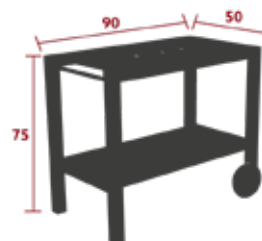

QUIBERON

3210 - SIDE BAR/TROLLEY
DESIGN BY STUDIO FERMOB

DOMESTIC PROFESSIONAL INTENSIVE

7
IPAC

Tubular aluminium frame
Perforated steel sheet table top
Integrated wheels

16 kg

QUIBERON