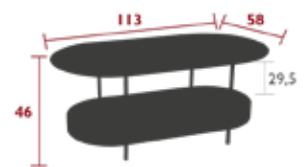

# SALSA

3270 - PEDESTAL TABLE  
 DESIGN BY GOULA & FIGUERA

DOMESTIC PROFESSIONAL INTENSIVE 6<sup>8</sup> IPAC 24

Steel sheet table top  
 Tubular steel base  
 Perforated sheet steel basket  
 Silencing pads

8 kg

3271 - LOW TABLE | 113 X 58 CM  
 DESIGN BY GOULA & FIGUERA

DOMESTIC PROFESSIONAL INTENSIVE 6 IPAC 24

Steel sheet table top  
 Tubular steel base  
 Perforated sheet steel basket  
 Silencing pads

22.5 kg