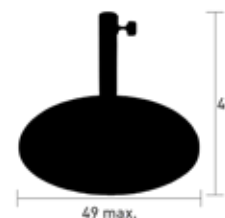

# SHADOO

8010 - PARASOL Ø 250 CM

DESIGN STUDIO FERMOB

Solution-dyed acrylic outdoor fabric 260 Xg/m<sup>2</sup>  
 Parasol with a finished hem  
 White aluminium tubular mast Ø 40 mm - Thickness : 2mm  
 Collapsible pole (2 clip-together sections)  
 8 ribs fiber glass Ø 8 mm  
 Opening : Clip-on slide opening  
 Bag for storage  
Compatible base:  
 CONCRETE BASE - BASICS  
Compatible with :  
 TABLE Ø 117 CM - OPÉRA+  
 TABLE 143 X 80 CM - LUXEMBOURG  
 FOUR-LEG TABLE 80 x 80 CM - LUXEMBOURG

4.65 kg

8010A5 Clay Grey  
 8010A7 Ice Mint

8010A6 Frosted Lemon  
 801082 Cactus **NEW**

## BASICS

8090 - CONCRETE BASE

Concrete base  
 White sheath  
 Compatible with mast from Ø25 to 55 mm  
Compatible with :  
 PARASOL Ø 250 CM - SHADOO

809000 White

30 kg

SHADOO

PARASOLS  
& ACCESSORIES