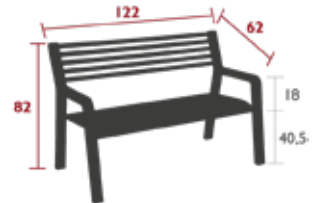

# SOMERSET

3237 - BENCH

DESIGN BY STUDIO FERMOB

DOMESTIC PROFESSIONAL INTENSIVE 10 IPAC 25

Teak frame  
Tubular aluminium seat  
Tubular aluminium backrest  
Teak armrest

18.8 kg

3232 - ARMCHAIR

DESIGN BY STUDIO FERMOB

NEW DOMESTIC PROFESSIONAL INTENSIVE 10 IPAC 5

Teak frame  
Perforated aluminium sheet seat  
Tubular aluminium backrest  
Teak armrest  
Available colours: see limited colour chart

12 kg

3235 - 2-SEATER SOFA