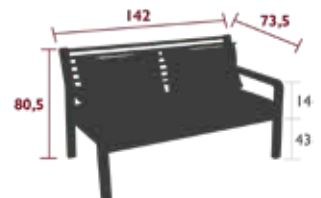

SOMERSET

3237 - BENCH

DESIGN BY STUDIO FERMOB

DOMESTIC PROFESSIONAL INTENSIVE 10 IPAC 25

Teak frame
Tubular aluminium seat
Tubular aluminium backrest
Teak armrest

18.8 kg

3232 - ARMCHAIR

DESIGN BY STUDIO FERMOB

NEW DOMESTIC PROFESSIONAL INTENSIVE 10 IPAC 5

Teak frame
Perforated aluminium sheet seat
Tubular aluminium backrest
Teak armrest
Available colours: see limited colour chart

12 kg

3235 - 2-SEATER SOFA

DESIGN BY STUDIO FERMOB

NEW DOMESTIC PROFESSIONAL INTENSIVE 10 IPAC 5

Teak frame
Perforated aluminium sheet seat
Tubular aluminium backrest
Teak armrest
Available colours: see limited colour chart

25 kg