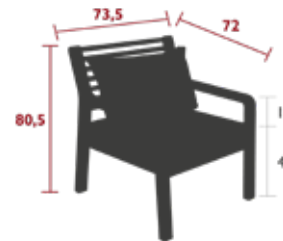

# SOMERSET

3237 - BENCH

DESIGN BY STUDIO FERMOB

DOMESTIC PROFESSIONAL INTENSIVE 10 IPAC 25

Teak frame  
Tubular aluminium seat  
Tubular aluminium backrest  
Teak armrest

18.8 kg

3232 - ARMCHAIR

DESIGN BY STUDIO FERMOB

NEW DOMESTIC PROFESSIONAL INTENSIVE 10 IPAC 5

Teak frame  
Perforated aluminium sheet seat  
Tubular aluminium backrest  
Teak armrest  
Available colours: see limited colour chart

12 kg

3235 - 2-SEATER SOFA