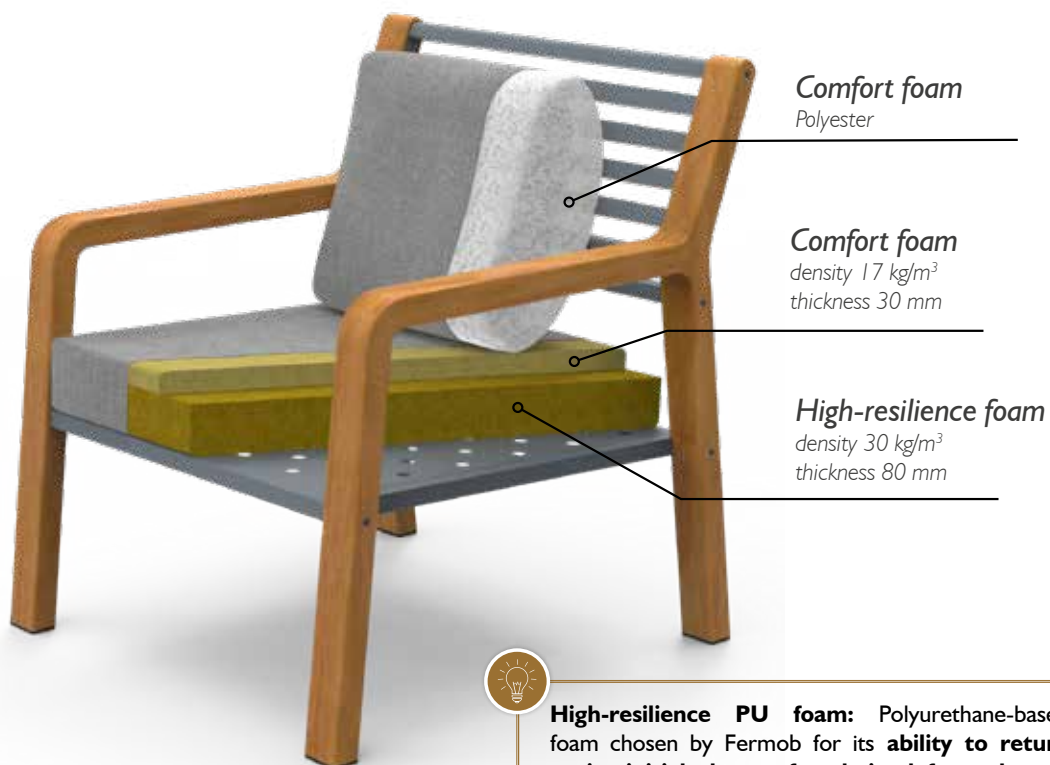

SOMERSET & BEBOP

FURNITURE

SOMERSET

- Aluminium frame - light, solid and easy to maintain - available in the 5 colours of the Fermob colour chart,
- Sunbrella® fabric developed exclusively for Fermob by Dickson company, the outdoor fabric specialist. Available in 5 exclusive colours :

CUSHION COVERS DESIGNED FOR OUTDOOR USE

⚠ Must be brought inside during bad weather.

FILLING : HIGH-RESILIENCE POLYURETHANE FOAM

**High-resilience PU foam:** Polyurethane-based foam chosen by Fermob for its **ability to return to its initial shape after being deformed**, even after a long period of use.

# SOMERSET

3237 - BENCH

DESIGN BY STUDIO FERMOB

DOMESTIC PROFESSIONAL INTENSIVE 10 IPAC 25

Teak frame  
Tubular aluminium seat  
Tubular aluminium backrest  
Teak armrest

18.8 kg

3232 - ARMCHAIR

DESIGN BY STUDIO FERMOB

NEW DOMESTIC PROFESSIONAL INTENSIVE 10 IPAC 5

Teak frame  
Perforated aluminium sheet seat  
Tubular aluminium backrest  
Teak armrest  
Available colours: see limited colour chart

12 kg

3235 - 2-SEATER SOFA