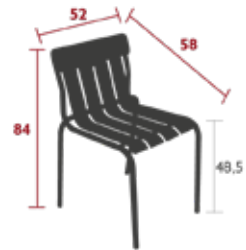

STRIPE

3260 - CHAIR

DESIGN BY MATALI CRASSET

DOMESTIC PROFESSIONAL INTENSIVE

10
IPAC

Tubular aluminium frame
Curved aluminium slat seat
Curved aluminium slat backrest
Handle on the back of the backrest for ease of handling
Silencing pads
Stacking capacity : x 8 (Height – stacked : 110 cm)

4.9 kg

FURNITURE

STRIPE

STRIPE & LUXEMBOURG