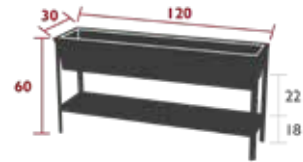

## 3251 - MEDIUM PLANTER DESIGN BY ARCHIRIVOLTO

Tubular steel frame  
Steel sheet tray and shelf  
Tray drainage hole with offset drainage system  
Feet and trays separable  
Available colours : see limited colour chart

VOL.: 56,5 L

29 kg

## 3250 - LARGE PLANTER DESIGN BY ARCHIRIVOLTO

Tubular steel frame  
Steel sheet tray and shelf  
Tray drainage hole with offset drainage system  
Feet and trays separable  
Available colours : see limited colour chart