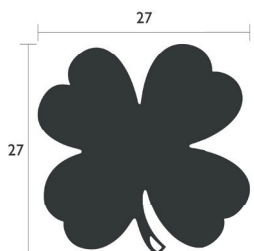

0.53 kg

2740 - OUTDOOR CUSHION 68 X 44 CM

Dralon® solution-dyed acrylic
Jacquard fabric
Teflon® treated : resistant to stains and mould
Polyester foam

- | | | | |
|--------|-------------|--------|-------------|
| 2740A7 | ● Ice Mint | 274092 | ● Deep Blue |
| 274020 | ● Red Ochre | 274073 | ● Honey |
| 274085 | ● Duck Blue | 2740A5 | ● Clay Grey |

0.78 kg

3004 - TRIVET 27 X 27 CM

Steel
Non slip pads

- | | | | |
|--------|-----------------|--------|---------------------------|
| 300482 | ● Cactus | 3004B9 | ● Black Cherry NEW |
| 3004A6 | ● Frosted Lemon | 3004C7 | ● Lapilli Grey NEW |