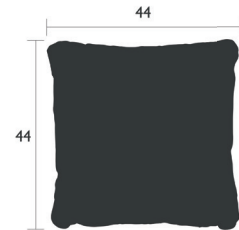

Tissu outdoor acrylique teint fil Dralon®
Tissu Jacquard
Traitement Téflon® : résistant aux taches et à la moisissure
Mousse polyester