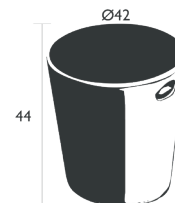

3304 - LIGHTING STOOL H.44 CM

DESIGN BY STUDIO FERMOB

DOMESTIC | PROFESSIONAL | INTENSIVE

10
IPAC

Steel seat

Polyethylene diffuser

ABS base

Technology : integrated LED - Luminous flux: 250 lm

Switch type : push button

Switch function : change the light temperature (long click 3 s), change the brightness (short click 1 s), Reset Bluetooth pairing (click and hold for 10 s)

Lighting mood :

Position 1 cool white (6000°K) 50% brightness

Position 2 cool white (6000°K) 100% brightness

Position 3 warm white (3000°K) 50% brightness

Position 4 warm white (3000°K) 100% brightness

Power supply type : battery - Battery life : Min. 9 h - Max. 18 h

Rechargeable : 4h - Charging system : ABS plastic charging base & transformer

I 10-230 Apv* - 24 Dpv** IPX0, powered by mains electricity

Plug type : 4 plugs multi-type (J, K, G, F, L, E, B, I)

Bypass to prevent battery damage during wired use

1.5 A - 24 V - 7 W - IP54 (ingress protection) | IK 8 (impact resistance) | CE

Powered by Smart & Green

See inside cover for available colours

5 kg

330421 ● Acapulco Blue

330482 ● Cactus

330447 ● Anthracite

330420 ● Red Ochre

INOUI