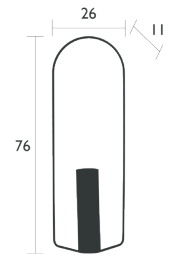

## 3121 - CYLANDRICAL VASE H.76 CM

DESIGN STUDIO FERMOB

NEW

DOMESTIC PROFESSIONAL INTENSIVE

Steel wire frame  
Tubular asteel  
Removable and waterproof plastic tank  
See inside cover for available colours

2.05 kg

## 3120 - RECTANGULAR VASE H.62 CM

DESIGN STUDIO FERMOB

NEW

DOMESTIC PROFESSIONAL INTENSIVE

Steel wire frame  
Tubular asteel  
Removable and waterproof plastic tank  
See inside cover for available colours