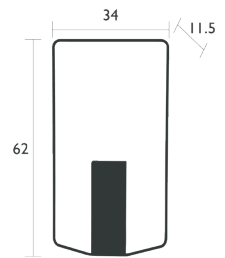

Steel wire frame
Tubular asteel
Removable and waterproof plastic tank
See inside cover for available colours

312020		Red Ochre	312021		Acapulco Blue
312047		Anthracite	3120A5		Clay Grey

1.9 kg