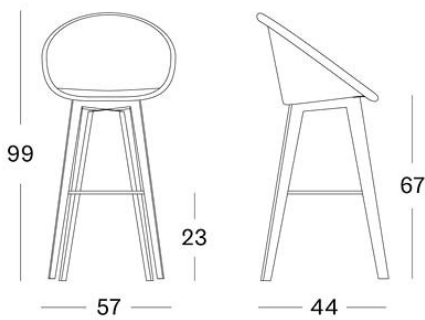

JOE COUNTER STOOL OAK BASE

BRAND

Vincent Sheppard | indoor

MATERIALS

Lloyd Loom weave | oak base

GLIDES

nylon glides | felt glides available upon request

SIZES (IN CM)