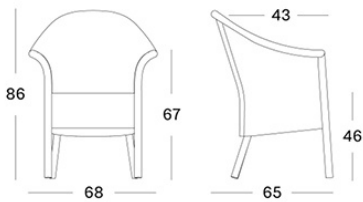

KENZO DINING CHAIR

BRAND

Vincent Sheppard | outdoor

MATERIALS

polyethylene wicker on an aluminium frame

CUSHION

removable cover

GLIDES

nylon glides

SIZES (IN CM)

MAINTENANCE

A quick wash with a non-foaming mild detergent every three months will do the trick. A soft nylon brush or a low pressure air hose can also be used to clean between the weaving.

FRAME COLOURS

BLACK