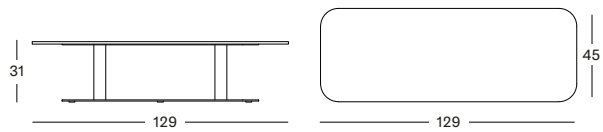

ROCKING CHAIR

DEEP SOFA

COFFEE AND SIDE TABLES

DINING TABLE

FOOTREST

DIMENSIONS

MODULAR 1 SEATER

MODULAR 2 SEATER