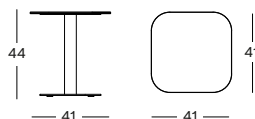

ROCKING CHAIR

DEEP SOFA

COFFEE AND SIDE TABLES

DINING TABLE

FOOTREST

DIMENSIONS

MODULAR 1 SEATER

MODULAR 2 SEATER