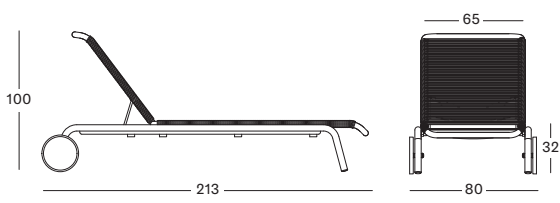

Never use a high-pressure hose on rope.

DIMENSIONS

DINING CHAIR

DAYBED

LOUNGE CHAIR

SUNLOUNGER

COCOON

LOUNGE SOFA

ROCKING CHAIR

DEEP SOFA

COFFEE AND SIDE TABLES

DINING TABLE

FOOTREST

DIMENSIONS

MODULAR 1 SEATER

MODULAR 2 SEATER