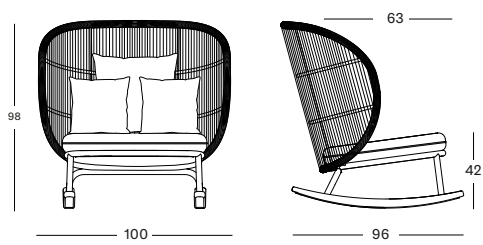

Never use a high-pressure hose on rope.

DIMENSIONS

DINING CHAIR

DAYBED

LOUNGE CHAIR

SUNLOUNGER

COCOON

LOUNGE SOFA

ROCKING CHAIR

DEEP SOFA

COFFEE AND SIDE TABLES

DINING TABLE

FOOTREST

DIMENSIONS

MODULAR 1 SEATER

MODULAR 2 SEATER