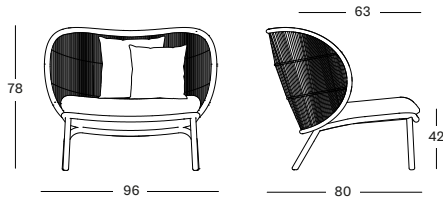

Never use a high-pressure hose on rope.

DIMENSIONS

DINING CHAIR

DAYBED

LOUNGE CHAIR

SUNLOUNGER

COCOON

LOUNGE SOFA

ROCKING CHAIR

DEEP SOFA

COFFEE AND SIDE TABLES

DINING TABLE

FOOTREST

DIMENSIONS

MODULAR 1 SEATER

MODULAR 2 SEATER