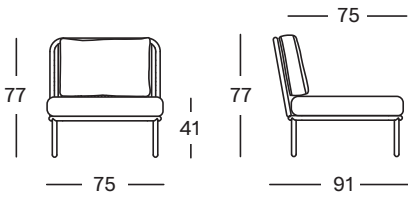

MODULAR CENTER