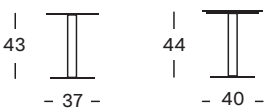

COFFEE AND SIDE TABLES