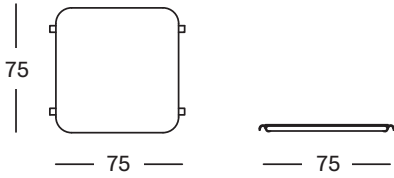

MODULAR CONNECTING SIDE TABLE