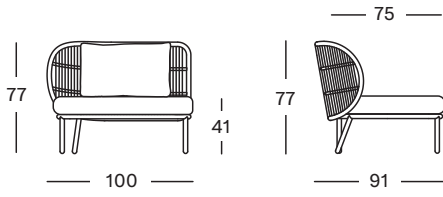

Never use a high-pressure hose on rope.

DIMENSIONS

DINING CHAIR

DAYBED

LOUNGE CHAIR

SUNLOUNGER

COCOON

LOUNGE SOFA

ROCKING CHAIR

DEEP SOFA

COFFEE AND SIDE TABLES

DINING TABLE

FOOTREST

DIMENSIONS

MODULAR 1 SEATER

MODULAR 2 SEATER