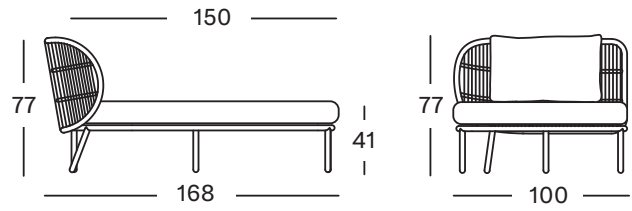

MODULAR CHAISE LONGUE