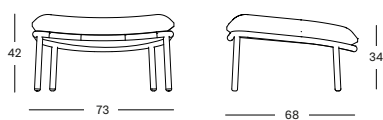

Never use a high-pressure hose on rope.

DIMENSIONS

DINING CHAIR

DAYBED

LOUNGE CHAIR

SUNLOUNGER

COCOON

LOUNGE SOFA

ROCKING CHAIR

DEEP SOFA

COFFEE AND SIDE TABLES

DINING TABLE

FOOTREST

DIMENSIONS

MODULAR 1 SEATER

MODULAR 2 SEATER