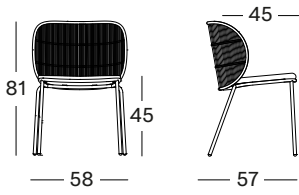

DIMENSIONS

DINING CHAIR