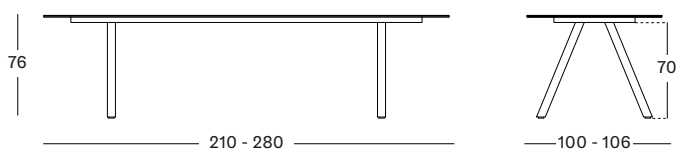

ROCKING CHAIR

DEEP SOFA

COFFEE AND SIDE TABLES

DINING TABLE

FOOTREST

DIMENSIONS

MODULAR 1 SEATER

MODULAR 2 SEATER