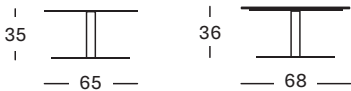

ROCKING CHAIR

DEEP SOFA

COFFEE AND SIDE TABLES

DINING TABLE

FOOTREST

DIMENSIONS

MODULAR 1 SEATER

MODULAR 2 SEATER