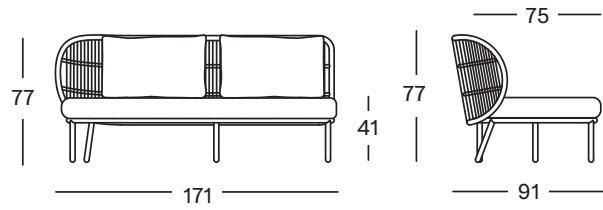

Never use a high-pressure hose on rope.

DIMENSIONS

DINING CHAIR

DAYBED

LOUNGE CHAIR

SUNLOUNGER

COCOON

LOUNGE SOFA

ROCKING CHAIR

DEEP SOFA

COFFEE AND SIDE TABLES

DINING TABLE

FOOTREST

DIMENSIONS

MODULAR 1 SEATER

MODULAR 2 SEATER