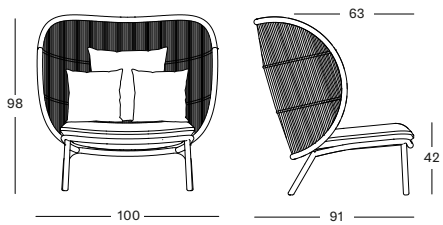

Never use a high-pressure hose on rope.

DIMENSIONS

DINING CHAIR

DAYBED

LOUNGE CHAIR

SUNLOUNGER

COCOON

LOUNGE SOFA

ROCKING CHAIR

DEEP SOFA

COFFEE AND SIDE TABLES

DINING TABLE

FOOTREST

DIMENSIONS

MODULAR 1 SEATER

MODULAR 2 SEATER