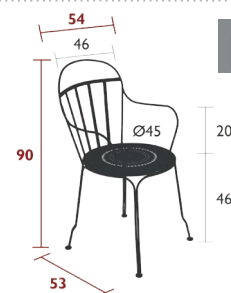

LOUVRE

0801 - CHAIR

DOMESTIC | PROFESSIONAL | INTENSIVE

6⁷
IPAC

Steel wire frame
Perforated steel sheet seat
Steel wire and flat backrest
Stacking capacity: x 10 (Height – stacked: 157 cm)
Compatible with:
OUTDOOR CUSHION Ø 39 CM - BASICS
OUTDOOR CUSHION Ø 40 CM - COLOR MIX

5.5 kg

0802 - ARMCHAIR

DOMESTIC | PROFESSIONAL | INTENSIVE

6⁷
IPAC

Steel wire frame
Perforated steel sheet seat
Steel wire and flat backrest
Steel wire armrests
Stacking capacity: x 7 (Height – stacked: 140 cm)
Compatible with:
OUTDOOR CUSHION Ø 43 CM - BASICS

6.5 kg