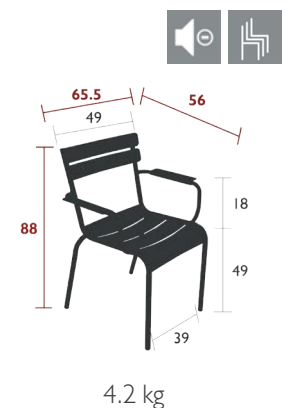

LUXEMBOURG DINING

4111 - STOOL

DESIGN BY FRÉDÉRIC SOFIA

Tubular aluminium frame
 Curved aluminium slat seat
 Silencing pads
Stacking capacity: x 10 (Height – stacked: 92 cm)
Compatible with:
 OUTDOOR CUSHION 41 X 38 CM - COLOR MIX

4101 - CHAIR

DESIGN BY FRÉDÉRIC SOFIA

Tubular aluminium frame
 Curved aluminium slat seat
 Curved aluminium slat backrest
 Silencing pads
Stacking capacity: x 10 (Height – stacked: 123.5 cm)
Compatible with:
 SKIN OUTDOOR CUSHION 45 X 40 CM - BASICS
 OUTDOOR CUSHION 37 X 41 CM - BASICS
 OUTDOOR CUSHION 41 X 38 CM - COLOR MIX

4102 - ARMCHAIR

DESIGN BY FRÉDÉRIC SOFIA

Tubular aluminium frame
 Curved aluminium slat seat
 Curved aluminium slat backrest
 Aluminium slat armrests
 Silencing pads
Stacking capacity: x 8 (Height – stacked: 116 cm)
Compatible with:
 SKIN OUTDOOR CUSHION 45 X 40 CM - BASICS
 OUTDOOR CUSHION 37 X 41 CM - BASICS
 ARMREST SHELF - BELLEVIE
 OUTDOOR CUSHION 41 X 38 CM - COLOR MIX

4115 - 2/3-SEATER BENCH WITH BACKREST

DESIGN BY FRÉDÉRIC SOFIA

Tubular aluminium frame
 Curved aluminium slat seat
 Curved aluminium slat backrest
 Silencing pads
Stacking capacity: x 4 (Height – stacked: 100 cm)