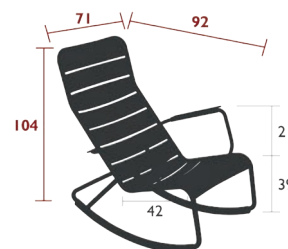

9
IPAC

x6

23

Aluminium slat table top
Tubular aluminium base
Tubular aluminium cross-piece for footrest
Comes with two handbag hooks

16 kg

LUXEMBOURG

FURNITURE

LUXEMBOURG LOUNGE

4166 - ROCKING CHAIR

DESIGN BY FRÉDÉRIC SOFIA

DOMESTIC | PROFESSIONAL | INTENSIVE

9
IPAC

Tubular aluminium frame
Curved aluminium slat seat
Curved aluminium slat backrest
Aluminium slat armrests

8.4 kg

4211 - LOUNGE CHAIR

DESIGN BY FRÉDÉRIC SOFIA

DOMESTIC | PROFESSIONAL | INTENSIVE

9
IPAC

Tubular aluminium frame
Curved aluminium slat seat
Curved aluminium slat backrest
Silencing pads
Stacking capacity: x 6 (Height – stacked: 101 cm)
Compatible with:
SET OF 2 OUTDOOR CUSHION 41 X 45 CM - COLOR MIX

4 kg

4212 - LOUNGE ARMCHAIR

DESIGN BY FRÉDÉRIC SOFIA

DOMESTIC | PROFESSIONAL | INTENSIVE

9
IPAC

Tubular aluminium frame
Curved aluminium slat seat
Curved aluminium slat backrest
Aluminium slat armrests
Silencing pads
Stacking capacity: x 6 (Height – stacked: 101 cm)
Compatible with:
ARMREST SHELF - BELLEVIE
SET OF 2 OUTDOOR CUSHION 41 X 45 CM - COLOR MIX