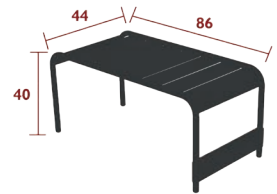

5 kg

4168 - LOW TABLE WITH CASTERS

DOMESTIC PROFESSIONAL INTENSIVE

9
IPAC