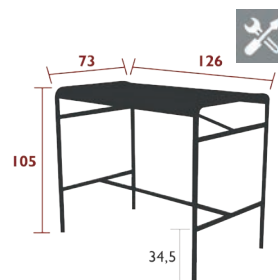

LUXEMBOURG *HIGH DINING*

4140 - HIGH PEDESTAL TABLE 80 X 80 CM

DESIGN BY FRÉDÉRIC SOFIA

DOMESTIC PROFESSIONAL INTENSIVE

9
IPAC

x4

23

Aluminium slat table top
Tubular aluminium base
Aluminium base, steel ballast
Parasol hole : pole max. Ø 37 mm

21.5 kg

4141 - HIGH TABLE 126 X 73 CM

DESIGN BY FRÉDÉRIC SOFIA

DOMESTIC PROFESSIONAL INTENSIVE

9
IPAC

x6

23

Aluminium slat table top
Tubular aluminium base
Tubular aluminium cross-piece for footrest
Comes with two handbag hooks

16 kg

LUXEMBOURG

FURNITURE