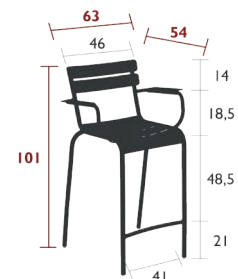

4112 - BAR STOOL

DESIGN BY FRÉDÉRIC SOFIA

DOMESTIC PROFESSIONAL INTENSIVE

9
IPAC

Tubular aluminium frame
 Curved aluminium slat seat
 Silencing pads
Stacking capacity: x 6 (Height – stacked: 106.5 cm)
Compatible with:
 OUTDOOR CUSHION 41 X 38 CM - COLOR MIX

3.5 kg

4103 - BAR CHAIR

DESIGN BY FRÉDÉRIC SOFIA

DOMESTIC PROFESSIONAL INTENSIVE

9
IPAC

Tubular aluminium frame
 Curved aluminium slat seat
 Curved aluminium slat backrest
 Silencing pads
Stacking capacity: x 6 (Height – stacked: 120 cm)
Compatible with:
 SKIN OUTDOOR CUSHION 45 X 40 CM - BASICS
 OUTDOOR CUSHION 37 X 41 CM - BASICS
 OUTDOOR CUSHION 41 X 38 CM - COLOR MIX

4.9 kg

4113 - HIGH ARMCHAIR

DESIGN BY FRÉDÉRIC SOFIA

DOMESTIC PROFESSIONAL INTENSIVE

9
IPAC

Tubular aluminium frame
 Curved aluminium slat seat
 Curved aluminium slat backrest
 Aluminium slat armrests
 Silencing pads
Stacking capacity: x 6 (Height – stacked: 123 cm)
Compatible with:
 SKIN OUTDOOR CUSHION 45 X 40 CM - BASICS
 OUTDOOR CUSHION 37 X 41 CM - BASICS
 ARMREST SHELF - BELLEVIE
 OUTDOOR CUSHION 41 X 38 CM - COLOR MIX

6 kg

LUXEMBOURG *HIGH DINING*

4140 - HIGH PEDESTAL TABLE 80 X 80 CM

DESIGN BY FRÉDÉRIC SOFIA

DOMESTIC PROFESSIONAL INTENSIVE

9
IPAC

x4

23