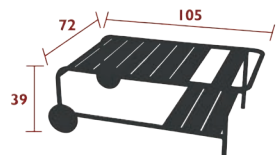

LUXEMBOURG LOUNGE

4160 - SMALL LOW TABLE / FOOTREST

DESIGN BY FRÉDÉRIC SOFIA

DOMESTIC PROFESSIONAL INTENSIVE

9
IPAC

Aluminium slat
Tubular aluminium base
Silencing pads

3 kg

4161 - LARGE LOW TABLE / BENCH

DESIGN BY FRÉDÉRIC SOFIA

DOMESTIC PROFESSIONAL INTENSIVE

9
IPAC

Aluminium slat table top
Tubular aluminium base
Silencing pads

5 kg

4168 - LOW TABLE WITH CASTERS

DOMESTIC PROFESSIONAL INTENSIVE

9
IPAC

Aluminium slat table top
Tubular aluminium base
Aluminium wheels with flexible PVC tread
Silencing pads

10.6 kg