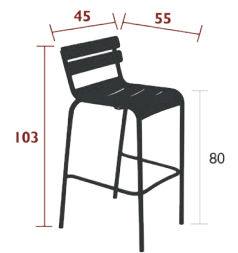

4112 - BAR STOOL

DESIGN BY FRÉDÉRIC SOFIA

DOMESTIC PROFESSIONAL INTENSIVE

9
IPAC

Tubular aluminium frame
 Curved aluminium slat seat
 Silencing pads
Stacking capacity: x 6 (Height – stacked: 106.5 cm)
Compatible with:
 OUTDOOR CUSHION 41 X 38 CM - COLOR MIX

3.5 kg

4103 - BAR CHAIR

DESIGN BY FRÉDÉRIC SOFIA

DOMESTIC PROFESSIONAL INTENSIVE

9
IPAC

Tubular aluminium frame
 Curved aluminium slat seat
 Curved aluminium slat backrest
 Silencing pads
Stacking capacity: x 6 (Height – stacked: 120 cm)
Compatible with:
 SKIN OUTDOOR CUSHION 45 X 40 CM - BASICS
 OUTDOOR CUSHION 37 X 41 CM - BASICS
 OUTDOOR CUSHION 41 X 38 CM - COLOR MIX

4.9 kg

4113 - HIGH ARMCHAIR

DESIGN BY FRÉDÉRIC SOFIA

DOMESTIC PROFESSIONAL INTENSIVE

9
IPAC

Tubular aluminium frame
 Curved aluminium slat seat
 Curved aluminium slat backrest
 Aluminium slat armrests
 Silencing pads
Stacking capacity: x 6 (Height – stacked: 123 cm)
Compatible with:
 SKIN OUTDOOR CUSHION 45 X 40 CM - BASICS
 OUTDOOR CUSHION 37 X 41 CM - BASICS
 ARMREST SHELF - BELLEVIE
 OUTDOOR CUSHION 41 X 38 CM - COLOR MIX

6 kg

LUXEMBOURG *HIGH DINING*

4140 - HIGH PEDESTAL TABLE 80 X 80 CM

DESIGN BY FRÉDÉRIC SOFIA

DOMESTIC PROFESSIONAL INTENSIVE

9
IPAC

x4

23