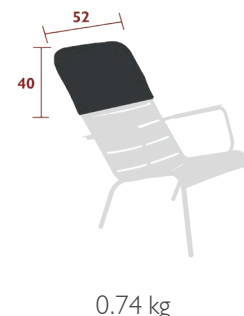

DESIGN BY FRÉDÉRIC SOFIA

DOMESTIC | PROFESSIONAL | INTENSIVE

9
IPAC

Tubular aluminium frame
Curved aluminium slat seat
Curved aluminium slat backrest
Silencing pads
Stacking capacity: x 6 (Height – stacked: 101 cm)
Compatible with:
SET OF 2 OUTDOOR CUSHION 41 X 45 CM - COLOR MIX

4 kg

4212 - LOUNGE ARMCHAIR

DESIGN BY FRÉDÉRIC SOFIA

DOMESTIC | PROFESSIONAL | INTENSIVE

9
IPAC

Tubular aluminium frame
Curved aluminium slat seat
Curved aluminium slat backrest
Aluminium slat armrests
Silencing pads
Stacking capacity: x 6 (Height – stacked: 101 cm)
Compatible with:
ARMREST SHELF - BELLEVIE
SET OF 2 OUTDOOR CUSHION 41 X 45 CM - COLOR MIX

5 kg

LUXEMBOURG LOUNGE

4104 - LOW ARMCHAIR

DESIGN BY FRÉDÉRIC SOFIA

DOMESTIC | PROFESSIONAL | INTENSIVE

9 IPAC

23

Tubular aluminium frame
 Curved aluminium slat seat
 Curved aluminium slat backrest
 Aluminium slat armrests
 Silencing pads
Stacking capacity: x 6 (Height – stacked: 102 cm)
Compatible with:
 OUTDOOR CUSHION 96 X 47 CM - BASICS
 SET OF 2 OUTDOOR CUSHION 41 X 45 CM - COLOR MIX
 LOW ARMCHAIR HEADREST - LUXEMBOURG

4105 - DUO LOW ARMCHAIR

DESIGN BY FRÉDÉRIC SOFIA

DOMESTIC | PROFESSIONAL | INTENSIVE

9 IPAC

2 x 23

Tubular aluminium frame
 Curved aluminium slat seat
 Curved aluminium slat backrest
 Aluminium slat armrests
 Silencing pads
Stacking capacity: x 4 (Height – stacked: 85 cm)