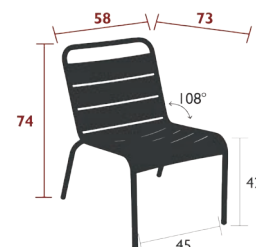

4166 - ROCKING CHAIR

DESIGN BY FRÉDÉRIC SOFIA

DOMESTIC | PROFESSIONAL | INTENSIVE

9
IPAC

Tubular aluminium frame
Curved aluminium slat seat
Curved aluminium slat backrest
Aluminium slat armrests

8.4 kg

4211 - LOUNGE CHAIR

DESIGN BY FRÉDÉRIC SOFIA

DOMESTIC | PROFESSIONAL | INTENSIVE

9
IPAC

Tubular aluminium frame
Curved aluminium slat seat
Curved aluminium slat backrest
Silencing pads
Stacking capacity: x 6 (Height – stacked: 101 cm)
Compatible with:
SET OF 2 OUTDOOR CUSHION 41 X 45 CM - COLOR MIX

4 kg

4212 - LOUNGE ARMCHAIR

DESIGN BY FRÉDÉRIC SOFIA

DOMESTIC | PROFESSIONAL | INTENSIVE

9
IPAC

Tubular aluminium frame
Curved aluminium slat seat
Curved aluminium slat backrest
Aluminium slat armrests
Silencing pads
Stacking capacity: x 6 (Height – stacked: 101 cm)
Compatible with:
ARMREST SHELF - BELLEVIE
SET OF 2 OUTDOOR CUSHION 41 X 45 CM - COLOR MIX