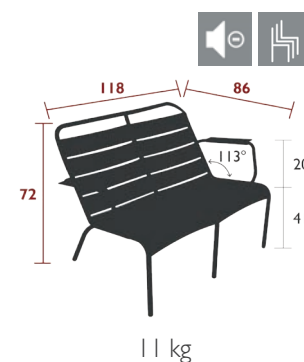

4 kg

4212 - LOUNGE ARMCHAIR

DESIGN BY FRÉDÉRIC SOFIA

DOMESTIC | PROFESSIONAL | INTENSIVE

9
IPAC

Tubular aluminium frame
Curved aluminium slat seat
Curved aluminium slat backrest
Aluminium slat armrests
Silencing pads
Stacking capacity: x 6 (Height – stacked: 101 cm)
Compatible with:
ARMREST SHELF - BELLEVIE
SET OF 2 OUTDOOR CUSHION 41 X 45 CM - COLOR MIX

5 kg

LUXEMBOURG LOUNGE

4104 - LOW ARMCHAIR

DESIGN BY FRÉDÉRIC SOFIA

DOMESTIC | PROFESSIONAL | INTENSIVE

9 IPAC

23

Tubular aluminium frame
 Curved aluminium slat seat
 Curved aluminium slat backrest
 Aluminium slat armrests
 Silencing pads
Stacking capacity: x 6 (Height – stacked: 102 cm)
Compatible with:
 OUTDOOR CUSHION 96 X 47 CM - BASICS
 SET OF 2 OUTDOOR CUSHION 41 X 45 CM - COLOR MIX
 LOW ARMCHAIR HEADREST - LUXEMBOURG

4105 - DUO LOW ARMCHAIR

DESIGN BY FRÉDÉRIC SOFIA

DOMESTIC | PROFESSIONAL | INTENSIVE

9 IPAC

2 x 23

Tubular aluminium frame
 Curved aluminium slat seat
 Curved aluminium slat backrest
 Aluminium slat armrests
 Silencing pads
Stacking capacity: x 4 (Height – stacked: 85 cm)

4116 - 2-SEATER GARDEN BENCH

DESIGN BY FRÉDÉRIC SOFIA

NEW

DOMESTIC | PROFESSIONAL | INTENSIVE

9 IPAC

2 x 23

Tubular aluminium frame
 Curved aluminium slat seat
 Curved aluminium slat backrest
 Aluminium slat armrests
 Silencing pads
Compatible with:
 ARMREST SHELF - BELLEVIE