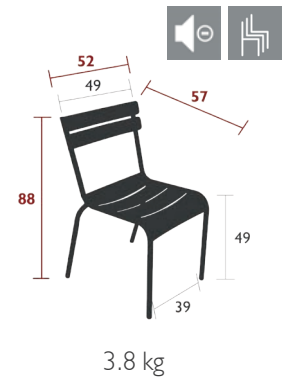

LUXEMBOURG DINING

4111 - STOOL

DESIGN BY FRÉDÉRIC SOFIA

Tubular aluminium frame
 Curved aluminium slat seat
 Silencing pads
Stacking capacity: x 10 (Height – stacked: 92 cm)
Compatible with:
 OUTDOOR CUSHION 41 X 38 CM - COLOR MIX

4101 - CHAIR

DESIGN BY FRÉDÉRIC SOFIA

Tubular aluminium frame
 Curved aluminium slat seat
 Curved aluminium slat backrest
 Silencing pads
Stacking capacity: x 10 (Height – stacked: 123.5 cm)
Compatible with:
 SKIN OUTDOOR CUSHION 45 X 40 CM - BASICS
 OUTDOOR CUSHION 37 X 41 CM - BASICS
 OUTDOOR CUSHION 41 X 38 CM - COLOR MIX

4102 - ARMCHAIR

DESIGN BY FRÉDÉRIC SOFIA

Tubular aluminium frame
 Curved aluminium slat seat
 Curved aluminium slat backrest
 Aluminium slat armrests
 Silencing pads
Stacking capacity: x 8 (Height – stacked: 116 cm)
Compatible with:
 SKIN OUTDOOR CUSHION 45 X 40 CM - BASICS
 OUTDOOR CUSHION 37 X 41 CM - BASICS
 ARMREST SHELF - BELLEVIE
 OUTDOOR CUSHION 41 X 38 CM - COLOR MIX

4115 - 2/3-SEATER BENCH WITH BACKREST

DESIGN BY FRÉDÉRIC SOFIA

Tubular aluminium frame
 Curved aluminium slat seat
 Curved aluminium slat backrest
 Silencing pads
Stacking capacity: x 4 (Height – stacked: 100 cm)