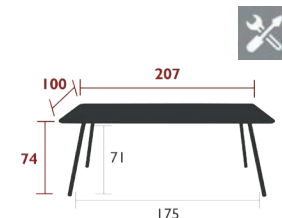

LUXEMBOURG *DINING*

4133 - TABLE 143 X 80 CM

DESIGN BY FRÉDÉRIC SOFIA

DOMESTIC PROFESSIONAL INTENSIVE

9
IPAC

x6

Aluminium slat table top
Tubular aluminium base
Parasol hole : pole max. Ø 41 mm

13.2 kg

4136 - TABLE 165 X 100 CM

DESIGN BY FRÉDÉRIC SOFIA

DOMESTIC PROFESSIONAL INTENSIVE

9
IPAC

x8

Aluminium slat table top
Tubular aluminium base

19.4 kg

4132 - TABLE 207 X 100 CM

DESIGN BY FRÉDÉRIC SOFIA

DOMESTIC PROFESSIONAL INTENSIVE

9
IPAC

x8

Aluminium slat table top
Tubular aluminium base

21.4 kg

LUXEMBOURG

FURNITURE