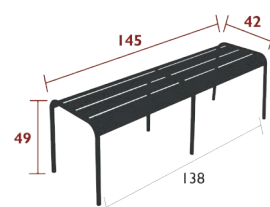

4102 - ARMCHAIR

DESIGN BY FRÉDÉRIC SOFIA

Tubular aluminium frame
 Curved aluminium slat seat
 Curved aluminium slat backrest
 Aluminium slat armrests
 Silencing pads
Stacking capacity: x 8 (Height – stacked: 116 cm)
Compatible with:
 SKIN OUTDOOR CUSHION 45 X 40 CM - BASICS
 OUTDOOR CUSHION 37 X 41 CM - BASICS
 ARMREST SHELF - BELLEVIE
 OUTDOOR CUSHION 41 X 38 CM - COLOR MIX

4115 - 2/3-SEATER BENCH WITH BACKREST

DESIGN BY FRÉDÉRIC SOFIA

Tubular aluminium frame
 Curved aluminium slat seat
 Curved aluminium slat backrest
 Silencing pads
Stacking capacity: x 4 (Height – stacked: 100 cm)

LUXEMBOURG *DINING*

4110 - 3/4-SEATER BENCH

DESIGN BY FRÉDÉRIC SOFIA

DOMESTIC | PROFESSIONAL | INTENSIVE

9
IPAC

x4

23

Tubular aluminium frame
Curved aluminium slat seat
Silencing pads

7 kg

FURNITURE

LUXEMBOURG, NOUÏ & CUUB

LUXEMBOURG *DINING*

4164 - SIDE BAR / TROLLEY BAR

DESIGN BY FRÉDÉRIC SOFIA

DOMESTIC PROFESSIONAL INTENSIVE 9 IPAC

Tubular aluminium frame
Removable aluminium sheet table top
Silencing pads
Removable tray dimensions : 53 x 46,5 x 5,5 cm
Aluminium wheels with flexible PVC tread