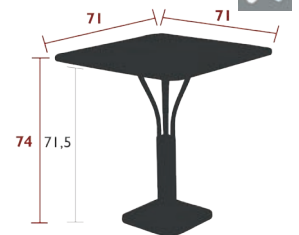

7 kg

FURNITURE

LUXEMBOURG, NOUÏ & CUUB

LUXEMBOURG *DINING*

4164 - SIDE BAR / TROLLEY BAR

DESIGN BY FRÉDÉRIC SOFIA

DOMESTIC PROFESSIONAL INTENSIVE 9 IPAC

Tubular aluminium frame
Removable aluminium sheet table top
Silencing pads
Removable tray dimensions : 53 x 46,5 x 5,5 cm
Aluminium wheels with flexible PVC tread

11.5 kg

4142 - PEDESTAL TABLE 71 X 71 CM WITH SOLID TOP

DESIGN BY FRÉDÉRIC SOFIA

DOMESTIC PROFESSIONAL INTENSIVE 9 IPAC

Steel sheet table top
Tubular aluminium base
Aluminium base, steel ballast
Product enhancement :
No rim, reduces corrosion risk

22 kg

4134 - PEDESTAL TABLE 80 X 80 CM

DESIGN BY FRÉDÉRIC SOFIA

DOMESTIC PROFESSIONAL INTENSIVE 9 IPAC

Aluminium slat table top
Tubular aluminium base
Aluminium base, steel ballast
Parasol hole : pole max. Ø 37 mm

19.6 kg

4135 - FOUR-LEG TABLE 80 X 80 CM

DESIGN BY FRÉDÉRIC SOFIA

DOMESTIC PROFESSIONAL INTENSIVE 9 IPAC

Aluminium slat table top
Tubular aluminium base
Parasol hole : pole max. Ø 41 mm

9 kg

LUXEMBOURG *DINING*