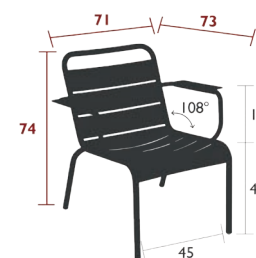

DESIGN BY FRÉDÉRIC SOFIA

DOMESTIC | PROFESSIONAL | INTENSIVE

9
IPAC

Tubular aluminium frame
Curved aluminium slat seat
Curved aluminium slat backrest
Silencing pads
Stacking capacity: x 6 (Height – stacked: 101 cm)
Compatible with:
SET OF 2 OUTDOOR CUSHION 41 X 45 CM - COLOR MIX

4 kg

4212 - LOUNGE ARMCHAIR

DESIGN BY FRÉDÉRIC SOFIA

DOMESTIC | PROFESSIONAL | INTENSIVE

9
IPAC

Tubular aluminium frame
Curved aluminium slat seat
Curved aluminium slat backrest
Aluminium slat armrests
Silencing pads
Stacking capacity: x 6 (Height – stacked: 101 cm)
Compatible with:
ARMREST SHELF - BELLEVIE
SET OF 2 OUTDOOR CUSHION 41 X 45 CM - COLOR MIX

5 kg

LUXEMBOURG LOUNGE

4104 - LOW ARMCHAIR

DESIGN BY FRÉDÉRIC SOFIA

DOMESTIC | PROFESSIONAL | INTENSIVE

9 IPAC

23

Tubular aluminium frame
 Curved aluminium slat seat
 Curved aluminium slat backrest
 Aluminium slat armrests
 Silencing pads
Stacking capacity: x 6 (Height – stacked: 102 cm)
Compatible with:
 OUTDOOR CUSHION 96 X 47 CM - BASICS
 SET OF 2 OUTDOOR CUSHION 41 X 45 CM - COLOR MIX
 LOW ARMCHAIR HEADREST - LUXEMBOURG