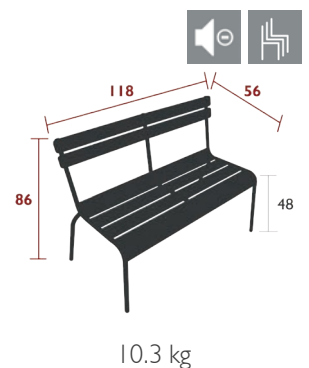

LUXEMBOURG DINING

4111 - STOOL

DESIGN BY FRÉDÉRIC SOFIA

Tubular aluminium frame
 Curved aluminium slat seat
 Silencing pads
Stacking capacity: x 10 (Height – stacked: 92 cm)
Compatible with:
 OUTDOOR CUSHION 41 X 38 CM - COLOR MIX

4101 - CHAIR

DESIGN BY FRÉDÉRIC SOFIA

Tubular aluminium frame
 Curved aluminium slat seat
 Curved aluminium slat backrest
 Silencing pads
Stacking capacity: x 10 (Height – stacked: 123.5 cm)
Compatible with:
 SKIN OUTDOOR CUSHION 45 X 40 CM - BASICS
 OUTDOOR CUSHION 37 X 41 CM - BASICS
 OUTDOOR CUSHION 41 X 38 CM - COLOR MIX

4102 - ARMCHAIR

DESIGN BY FRÉDÉRIC SOFIA

Tubular aluminium frame
 Curved aluminium slat seat
 Curved aluminium slat backrest
 Aluminium slat armrests
 Silencing pads
Stacking capacity: x 8 (Height – stacked: 116 cm)
Compatible with:
 SKIN OUTDOOR CUSHION 45 X 40 CM - BASICS
 OUTDOOR CUSHION 37 X 41 CM - BASICS
 ARMREST SHELF - BELLEVIE
 OUTDOOR CUSHION 41 X 38 CM - COLOR MIX

4115 - 2/3-SEATER BENCH WITH BACKREST

DESIGN BY FRÉDÉRIC SOFIA

Tubular aluminium frame
 Curved aluminium slat seat
 Curved aluminium slat backrest
 Silencing pads
Stacking capacity: x 4 (Height – stacked: 100 cm)