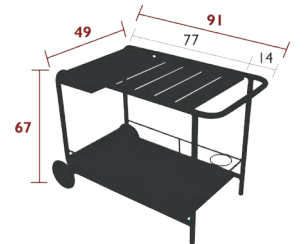

4115 - 2/3-SEATER BENCH WITH BACKREST

DESIGN BY FRÉDÉRIC SOFIA

Tubular aluminium frame
 Curved aluminium slat seat
 Curved aluminium slat backrest
 Silencing pads
Stacking capacity: x 4 (Height – stacked: 100 cm)

7 kg

FURNITURE

LUXEMBOURG, NOUÏ & CUUB

LUXEMBOURG *DINING*

4164 - SIDE BAR / TROLLEY BAR

DESIGN BY FRÉDÉRIC SOFIA

DOMESTIC PROFESSIONAL INTENSIVE 9 IPAC

Tubular aluminium frame
Removable aluminium sheet table top
Silencing pads
Removable tray dimensions : 53 x 46,5 x 5,5 cm
Aluminium wheels with flexible PVC tread

11.5 kg

4142 - PEDESTAL TABLE 71 X 71 CM WITH SOLID TOP

DESIGN BY FRÉDÉRIC SOFIA

DOMESTIC PROFESSIONAL INTENSIVE 9 IPAC

Steel sheet table top
Tubular aluminium base
Aluminium base, steel ballast
Product enhancement :
No rim, reduces corrosion risk