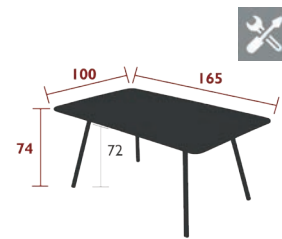

19.6 kg

4135 - FOUR-LEG TABLE 80 X 80 CM

DESIGN BY FRÉDÉRIC SOFIA

DOMESTIC PROFESSIONAL INTENSIVE 9 IPAC

Aluminium slat table top
Tubular aluminium base
Parasol hole : pole max. Ø 41 mm

9 kg

LUXEMBOURG *DINING*

4133 - TABLE 143 X 80 CM

DESIGN BY FRÉDÉRIC SOFIA

DOMESTIC PROFESSIONAL INTENSIVE

9
IPAC

x6

Aluminium slat table top
Tubular aluminium base
Parasol hole : pole max. Ø 41 mm

13.2 kg

4136 - TABLE 165 X 100 CM

DESIGN BY FRÉDÉRIC SOFIA

DOMESTIC PROFESSIONAL INTENSIVE

9
IPAC

x8

Aluminium slat table top
Tubular aluminium base

19.4 kg

4132 - TABLE 207 X 100 CM

DESIGN BY FRÉDÉRIC SOFIA

4112 - BAR STOOL

DESIGN BY FRÉDÉRIC SOFIA

DOMESTIC PROFESSIONAL INTENSIVE

9
IPAC

Tubular aluminium frame
 Curved aluminium slat seat
 Silencing pads
Stacking capacity: x 6 (Height – stacked: 106.5 cm)
Compatible with:
 OUTDOOR CUSHION 41 X 38 CM - COLOR MIX