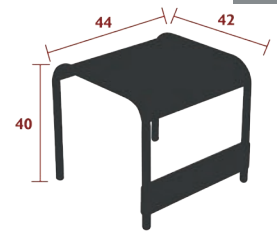

4116 - 2-SEATER GARDEN BENCH

DESIGN BY FRÉDÉRIC SOFIA

NEW

DOMESTIC | PROFESSIONAL | INTENSIVE

9 IPAC

2 x 23

Tubular aluminium frame
 Curved aluminium slat seat
 Curved aluminium slat backrest
 Aluminium slat armrests
 Silencing pads
Compatible with:
 ARMREST SHELF - BELLEVIE

LUXEMBOURG LOUNGE

4160 - SMALL LOW TABLE / FOOTREST

DESIGN BY FRÉDÉRIC SOFIA

DOMESTIC PROFESSIONAL INTENSIVE

9
IPAC

Aluminium slat
Tubular aluminium base
Silencing pads

3 kg

4161 - LARGE LOW TABLE / BENCH