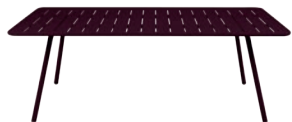

Aluminium slat table top
Tubular aluminium base