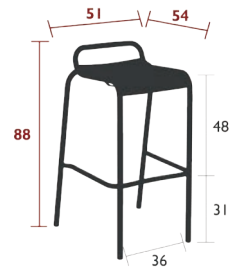

4112 - BAR STOOL

DESIGN BY FRÉDÉRIC SOFIA

DOMESTIC PROFESSIONAL INTENSIVE

9
IPAC

Tubular aluminium frame
 Curved aluminium slat seat
 Silencing pads
Stacking capacity: x 6 (Height – stacked: 106.5 cm)
Compatible with:
 OUTDOOR CUSHION 41 X 38 CM - COLOR MIX

3.5 kg

4103 - BAR CHAIR

DESIGN BY FRÉDÉRIC SOFIA

DOMESTIC PROFESSIONAL INTENSIVE

9
IPAC

Tubular aluminium frame
 Curved aluminium slat seat
 Curved aluminium slat backrest
 Silencing pads
Stacking capacity: x 6 (Height – stacked: 120 cm)
Compatible with:
 SKIN OUTDOOR CUSHION 45 X 40 CM - BASICS
 OUTDOOR CUSHION 37 X 41 CM - BASICS
 OUTDOOR CUSHION 41 X 38 CM - COLOR MIX

4.9 kg

4113 - HIGH ARMCHAIR

DESIGN BY FRÉDÉRIC SOFIA

DOMESTIC PROFESSIONAL INTENSIVE

9
IPAC

Tubular aluminium frame
 Curved aluminium slat seat
 Curved aluminium slat backrest
 Aluminium slat armrests
 Silencing pads
Stacking capacity: x 6 (Height – stacked: 123 cm)
Compatible with:
 SKIN OUTDOOR CUSHION 45 X 40 CM - BASICS
 OUTDOOR CUSHION 37 X 41 CM - BASICS
 ARMREST SHELF - BELLEVIE
 OUTDOOR CUSHION 41 X 38 CM - COLOR MIX