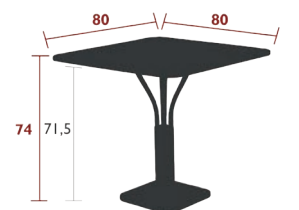

11.5 kg

4142 - PEDESTAL TABLE 71 X 71 CM WITH SOLID TOP

DESIGN BY FRÉDÉRIC SOFIA

DOMESTIC PROFESSIONAL INTENSIVE 9 IPAC

Steel sheet table top
Tubular aluminium base
Aluminium base, steel ballast
Product enhancement :
No rim, reduces corrosion risk

22 kg

4134 - PEDESTAL TABLE 80 X 80 CM

DESIGN BY FRÉDÉRIC SOFIA

DOMESTIC PROFESSIONAL INTENSIVE 9 IPAC

Aluminium slat table top
Tubular aluminium base
Aluminium base, steel ballast
Parasol hole : pole max. Ø 37 mm

19.6 kg

4135 - FOUR-LEG TABLE 80 X 80 CM

DESIGN BY FRÉDÉRIC SOFIA

DOMESTIC PROFESSIONAL INTENSIVE 9 IPAC

Aluminium slat table top
Tubular aluminium base
Parasol hole : pole max. Ø 41 mm

9 kg

LUXEMBOURG *DINING*

4133 - TABLE 143 X 80 CM

DESIGN BY FRÉDÉRIC SOFIA

DOMESTIC PROFESSIONAL INTENSIVE

9
IPAC

x6

Aluminium slat table top
Tubular aluminium base
Parasol hole : pole max. Ø 41 mm

13.2 kg

4136 - TABLE 165 X 100 CM