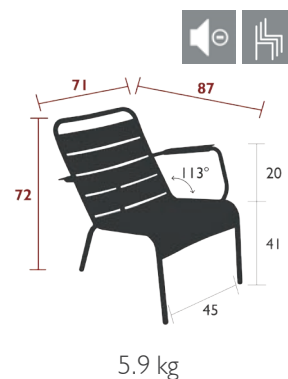

DESIGN BY FRÉDÉRIC SOFIA

DOMESTIC | PROFESSIONAL | INTENSIVE

9
IPAC

Tubular aluminium frame
Curved aluminium slat seat
Curved aluminium slat backrest
Silencing pads
Stacking capacity: x 6 (Height – stacked: 101 cm)
Compatible with:
SET OF 2 OUTDOOR CUSHION 41 X 45 CM - COLOR MIX

4 kg

4212 - LOUNGE ARMCHAIR

DESIGN BY FRÉDÉRIC SOFIA

DOMESTIC | PROFESSIONAL | INTENSIVE

9
IPAC

Tubular aluminium frame
Curved aluminium slat seat
Curved aluminium slat backrest
Aluminium slat armrests
Silencing pads
Stacking capacity: x 6 (Height – stacked: 101 cm)
Compatible with:
ARMREST SHELF - BELLEVIE
SET OF 2 OUTDOOR CUSHION 41 X 45 CM - COLOR MIX

5 kg

LUXEMBOURG LOUNGE

4104 - LOW ARMCHAIR

DESIGN BY FRÉDÉRIC SOFIA

DOMESTIC | PROFESSIONAL | INTENSIVE

9 IPAC

23

Tubular aluminium frame
 Curved aluminium slat seat
 Curved aluminium slat backrest
 Aluminium slat armrests
 Silencing pads
Stacking capacity: x 6 (Height – stacked: 102 cm)
Compatible with:
 OUTDOOR CUSHION 96 X 47 CM - BASICS
 SET OF 2 OUTDOOR CUSHION 41 X 45 CM - COLOR MIX
 LOW ARMCHAIR HEADREST - LUXEMBOURG

4105 - DUO LOW ARMCHAIR

DESIGN BY FRÉDÉRIC SOFIA

DOMESTIC | PROFESSIONAL | INTENSIVE

9 IPAC

2 x 23

Tubular aluminium frame
 Curved aluminium slat seat
 Curved aluminium slat backrest
 Aluminium slat armrests
 Silencing pads
Stacking capacity: x 4 (Height – stacked: 85 cm)