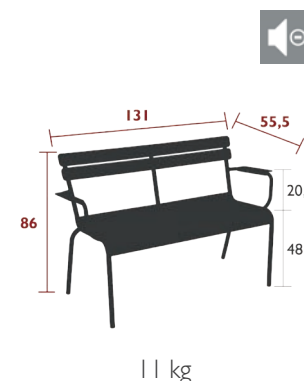

5 kg

LUXEMBOURG LOUNGE

4104 - LOW ARMCHAIR

DESIGN BY FRÉDÉRIC SOFIA

DOMESTIC | PROFESSIONAL | INTENSIVE

9 IPAC

23

Tubular aluminium frame
 Curved aluminium slat seat
 Curved aluminium slat backrest
 Aluminium slat armrests
 Silencing pads
Stacking capacity: x 6 (Height – stacked: 102 cm)
Compatible with:
 OUTDOOR CUSHION 96 X 47 CM - BASICS
 SET OF 2 OUTDOOR CUSHION 41 X 45 CM - COLOR MIX
 LOW ARMCHAIR HEADREST - LUXEMBOURG

4105 - DUO LOW ARMCHAIR

DESIGN BY FRÉDÉRIC SOFIA

DOMESTIC | PROFESSIONAL | INTENSIVE

9 IPAC

2 x 23

Tubular aluminium frame
 Curved aluminium slat seat
 Curved aluminium slat backrest
 Aluminium slat armrests
 Silencing pads
Stacking capacity: x 4 (Height – stacked: 85 cm)

4116 - 2-SEATER GARDEN BENCH

DESIGN BY FRÉDÉRIC SOFIA

NEW

DOMESTIC | PROFESSIONAL | INTENSIVE

9 IPAC

2 x 23

Tubular aluminium frame
 Curved aluminium slat seat
 Curved aluminium slat backrest
 Aluminium slat armrests
 Silencing pads
Compatible with:
 ARMREST SHELF - BELLEVIE

LUXEMBOURG LOUNGE

4160 - SMALL LOW TABLE / FOOTREST

DESIGN BY FRÉDÉRIC SOFIA

DOMESTIC PROFESSIONAL INTENSIVE

9
IPAC

Aluminium slat
Tubular aluminium base
Silencing pads

3 kg

4161 - LARGE LOW TABLE / BENCH