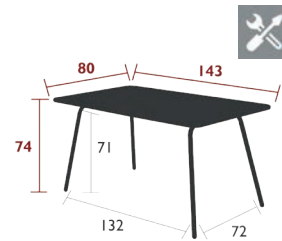

22 kg

4134 - PEDESTAL TABLE 80 X 80 CM

DESIGN BY FRÉDÉRIC SOFIA

DOMESTIC PROFESSIONAL INTENSIVE 9 IPAC

Aluminium slat table top
Tubular aluminium base
Aluminium base, steel ballast
Parasol hole : pole max. Ø 37 mm

19.6 kg

4135 - FOUR-LEG TABLE 80 X 80 CM

DESIGN BY FRÉDÉRIC SOFIA

DOMESTIC PROFESSIONAL INTENSIVE 9 IPAC

Aluminium slat table top
Tubular aluminium base
Parasol hole : pole max. Ø 41 mm

9 kg

LUXEMBOURG *DINING*

4133 - TABLE 143 X 80 CM

DESIGN BY FRÉDÉRIC SOFIA

DOMESTIC PROFESSIONAL INTENSIVE

9
IPAC

x6

Aluminium slat table top
Tubular aluminium base
Parasol hole : pole max. Ø 41 mm

13.2 kg

4136 - TABLE 165 X 100 CM

DESIGN BY FRÉDÉRIC SOFIA

DOMESTIC PROFESSIONAL INTENSIVE

9
IPAC

x8

Aluminium slat table top
Tubular aluminium base

19.4 kg

4132 - TABLE 207 X 100 CM

DESIGN BY FRÉDÉRIC SOFIA