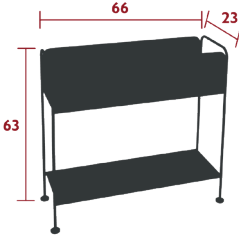

# PICOLINO

3249 - PLANT HOLDER H.63 CM  
DESIGN STUDIO FERMOB

NEW DOMESTIC PROFESSIONAL INTENSIVE 6 IPAC 22

Steel wire frame  
Steel sheet shelf

9.7 kg

PICOLINO

PICOLINO