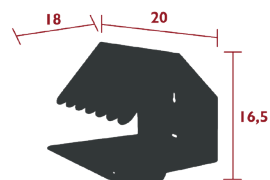

Steel sheet frame
Removable stainless steel bowl
100% polyester outdoor cord
Double fastening system: suspension or screws (not provided)

3089B9	● Black Cherry	308921	● Acapulco Blue
308920	● Red Ochre	308947	● Anthracite
308945	● Capucine	3089A5	● Clay Grey
3089C6	● Honey	3089A6	● Frosted Lemon
308982	● Cactus	308983	● Opaline Green