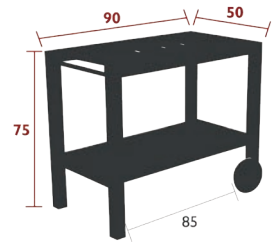

QUIBERON

3210 - SIDE BAR/TROLLEY
DESIGN BY STUDIO FERMOB

DOMESTIC | PROFESSIONAL | INTENSIVE

7
IPAC

Tubular aluminium frame
Perforated steel sheet table top
Integrated wheels

16 kg

QUIBERON