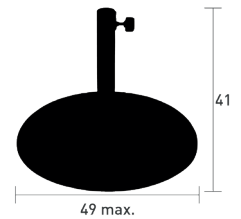

SHADOO

8010 - PARASOL Ø 250 CM

DESIGN BY STUDIO FERMOB

NEW

DOMESTIC | PROFESSIONAL | INTENSIVE

10
IPAC

Solution-dyed acrylic outdoor fabric 260 Xg/m²
Parasol with a finished hem
White aluminium tubular mast Ø 40 mm - Thickness : 2mm
Fixed, collapsible pole (2 clip-together sections)
8 fibreglass ribs Ø 8 mm
To open: slide mechanism up / locks in place upon opening
Bag for storage
See inside cover for available colours

Compatible base :

CONCRETE BASE 30 KG

Compatible with :

TABLE Ø 117 CM - OPÉRA+

TABLE 143 X 80 CM - LUXEMBOURG

FOUR-LEG TABLE 80 x 80 CM - LUXEMBOURG

8010A5 ● Clay Grey

8010A6 ● Frosted Lemon

8010A7 ● Ice Mint

4,65 kg

4.65 kg

8090 - CONCRETE BASE 30 KG

NEW

DOMESTIC | PROFESSIONAL | INTENSIVE

Concrete parasol base
White sheath
For poles: Ø 25 to 55 mm
Compatible with :
PARASOL Ø 250 CM - SHADOO

○ White