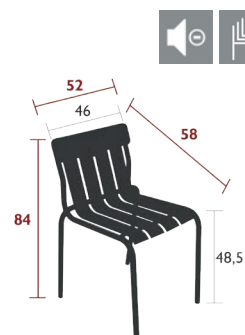

STRIPE

3260 - CHAIR

DESIGN BY MATALI CRASSET

DOMESTIC | PROFESSIONAL | INTENSIVE

10
IPAC

Tubular aluminium frame
Curved aluminium slat seat
Curved aluminium slat backrest
Handle on the back of the backrest for easy of handling
Silencing pads
Stacking capacity: x 8 (Height – stacked: 110 cm)

4.9 kg

FURNITURE