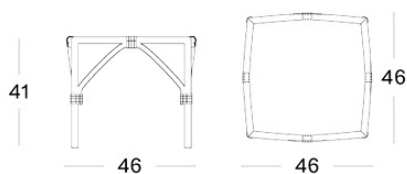

LUCY SIDE TABLE

BRAND

Vincent Sheppard | outdoor

MATERIALS

polyethylene wicker | powder coated aluminium frame | glass top

GLIDES

adjustable nylon glides

SIZES (IN CM)